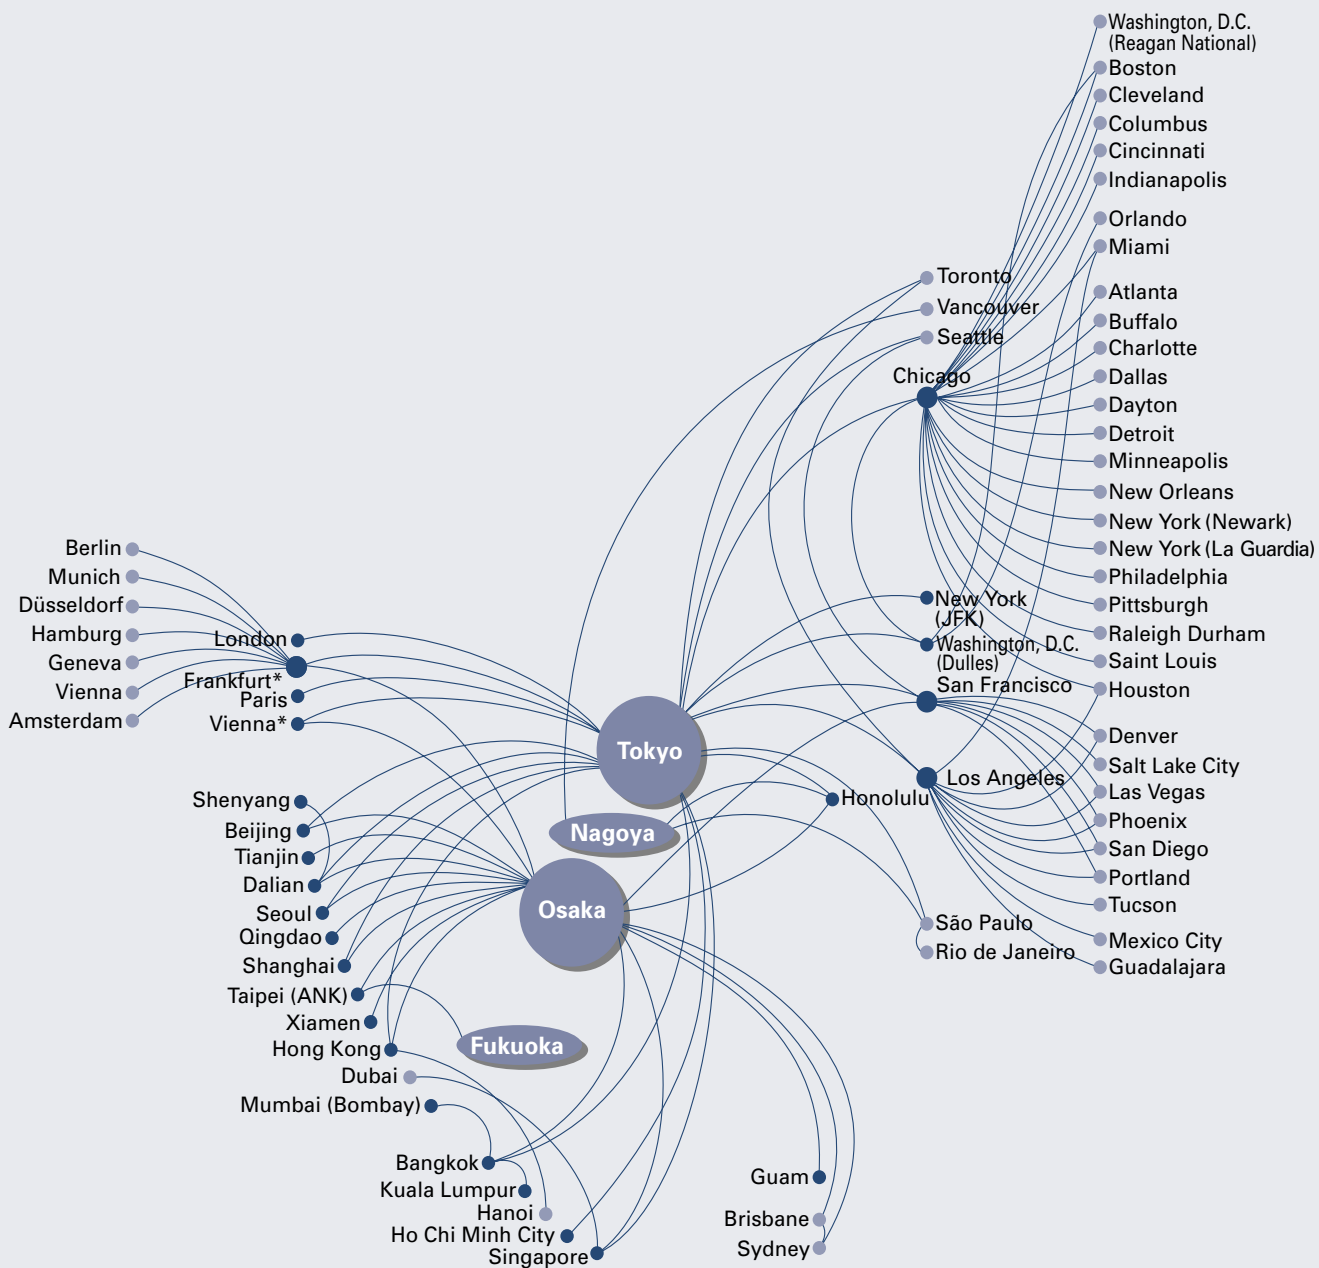

## International Network

● Cities served by ANA  
 ● Cities served by code-sharing

\* The Osaka (Kansai)–Vienna and Osaka (Kansai)–Frankfurt routes are served by code-share flights.

# Domestic Network

Ishigaki ● Miyako

● Cities served by ANA  
● Cities served by subsidiaries