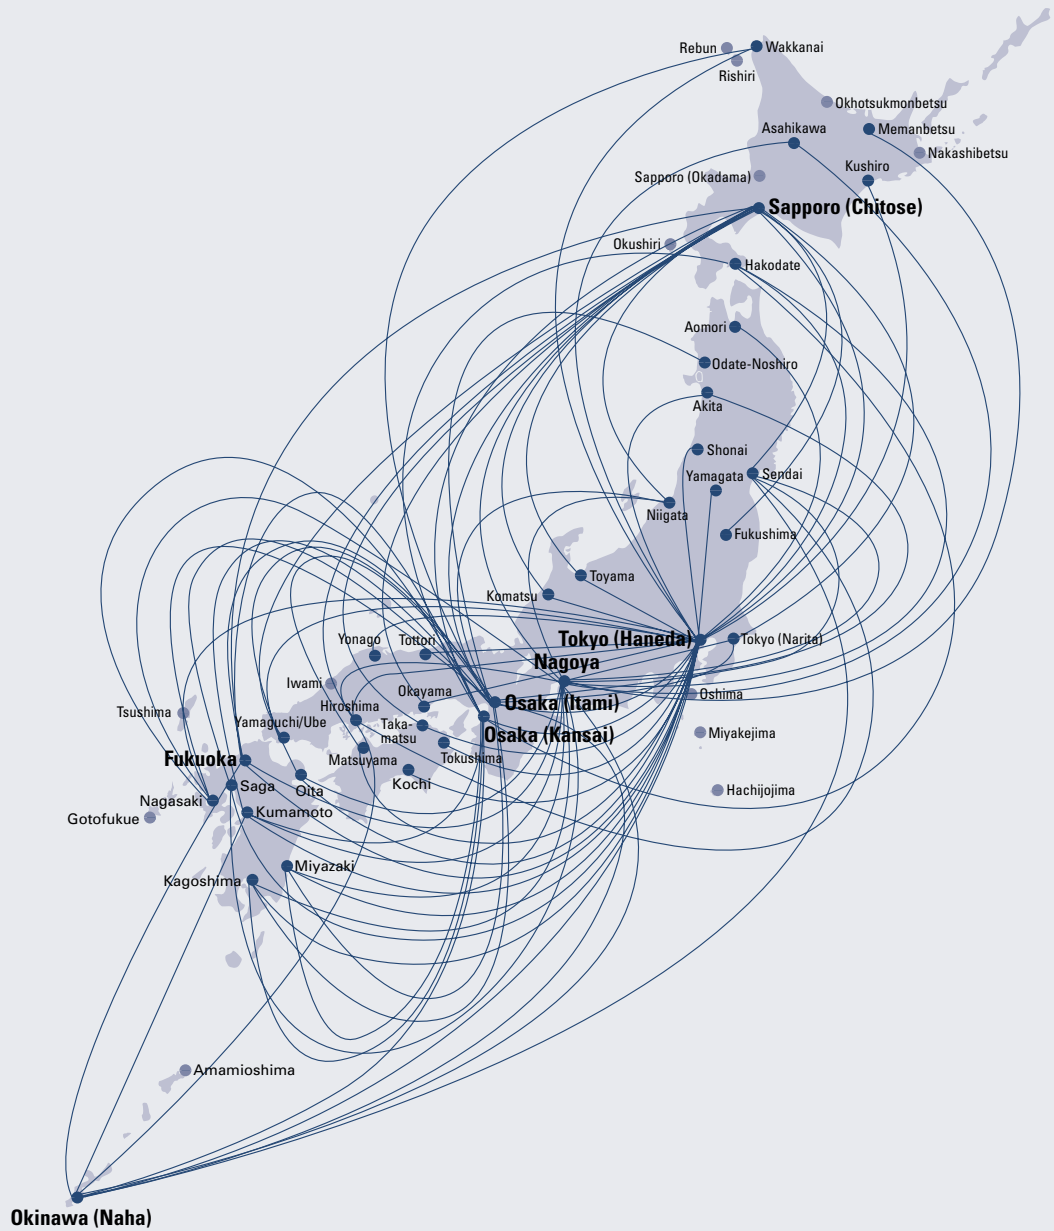

## International Network

● Cities served by ANA  
 ● Cities served by code-sharing

\* The Osaka (Kansai)–Vienna and Osaka (Kansai)–Frankfurt routes are served by code-share flights.

# Domestic Network

Ishigaki ● Miyako

● Cities served by ANA  
● Cities served by subsidiaries